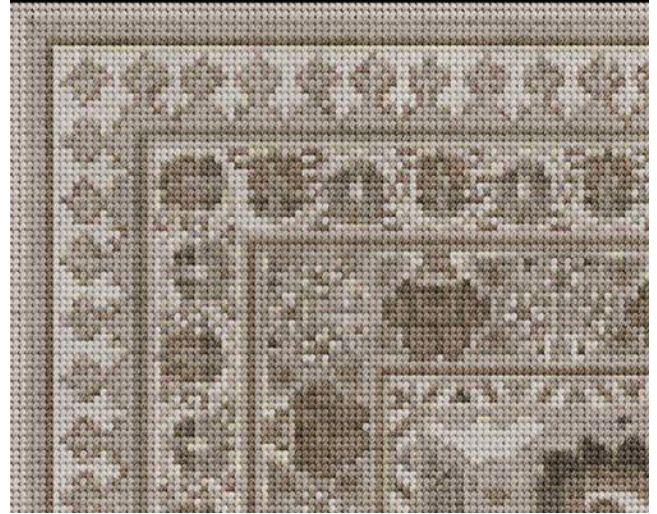

BILTMORE - PROMENADE - WINTER GARDEN
SWATCHES DO NOT SHOW ALL DETAILS
ALWAYS VIEW FULL DESIGN BEFORE ORDERING
* COLORS MAY VARY FROM THIS SAMPLE *