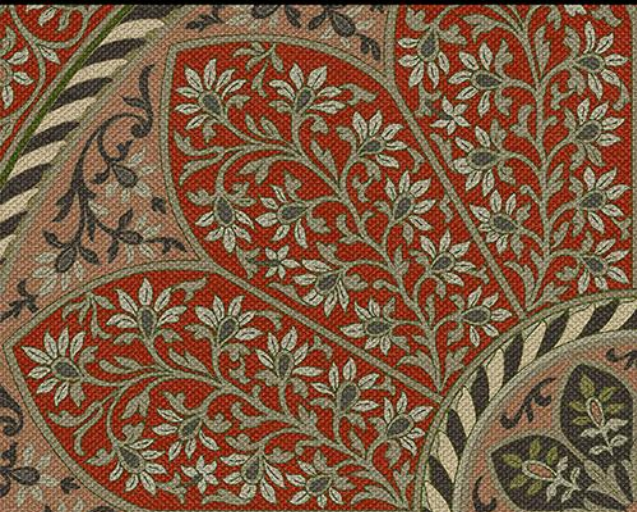

BILTMORE - ESTATE TRACERY - CRIMSON RELIC
SWATCHES DO NOT SHOW ALL DETAILS
ALWAYS VIEW FULL DESIGN BEFORE ORDERING
* COLORS MAY VARY FROM THIS SAMPLE *