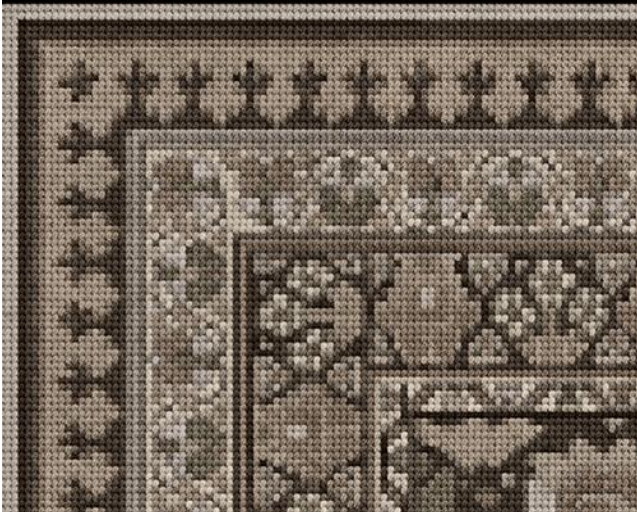

BILTMORE - PROMENADE - WONDROUS VISTAS
SWATCHES DO NOT SHOW ALL DETAILS
ALWAYS VIEW FULL DESIGN BEFORE ORDERING
* COLORS MAY VARY FROM THIS SAMPLE *