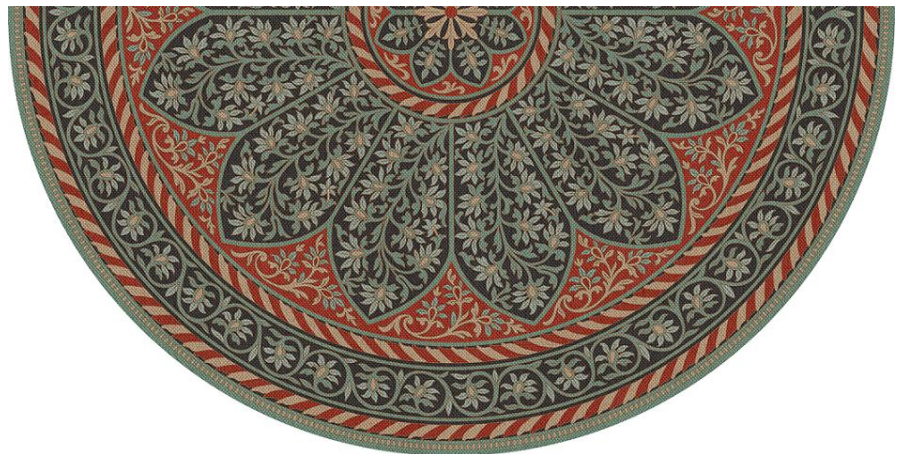

BILTMORE - ESTATE TRACERY - EVENING LOGGIA
SWATCHES DO NOT SHOW ALL DETAILS
ALWAYS VIEW FULL DESIGN BEFORE ORDERING
* COLORS MAY VARY FROM THIS SAMPLE *