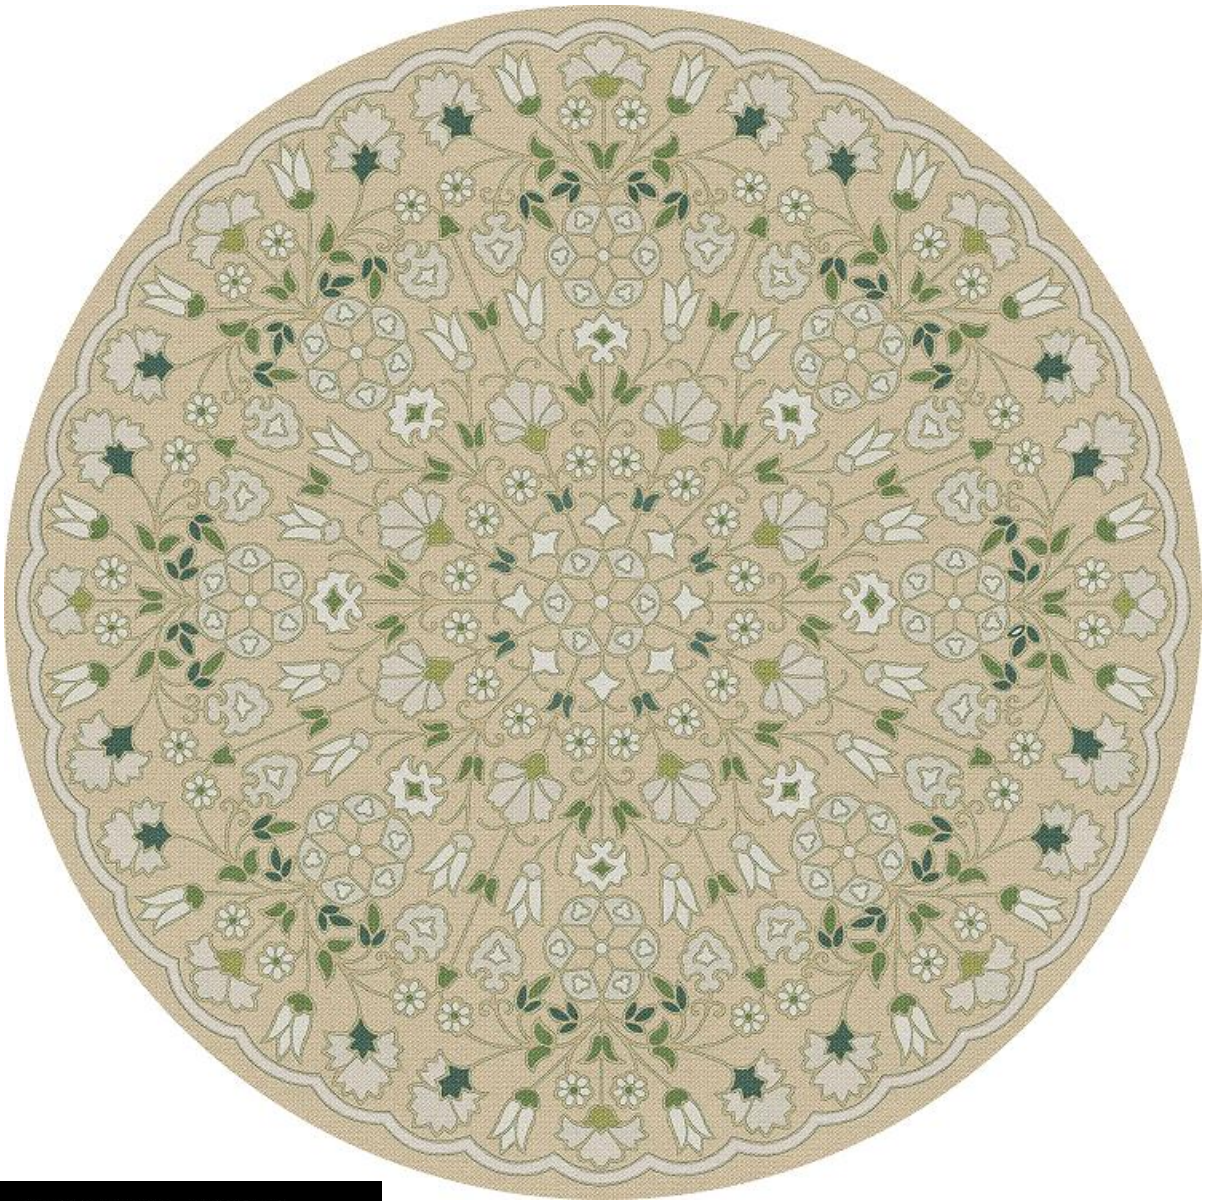

## Arabesque Bloom

Round and Half Round sizes: 36", 48", 60", 72", 84" 96", 120"

**BILTMORE - ARABESQUE BLOOM - HERBARIUM**  
SWATCHES DO NOT SHOW ALL DETAILS  
ALWAYS VIEW FULL DESIGN BEFORE ORDERING  
\* COLORS MAY VARY FROM THIS SAMPLE \*