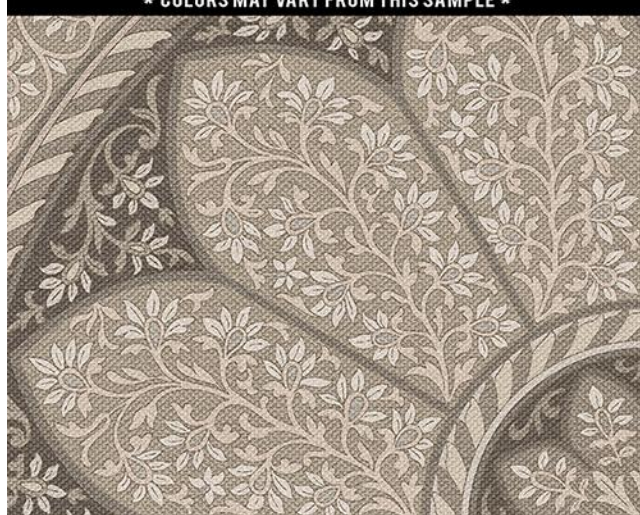

**BILTMORE - ESTATE TRACERY - HOLLY VELVET**  
SWATCHES DO NOT SHOW ALL DETAILS  
ALWAYS VIEW FULL DESIGN BEFORE ORDERING  
\* COLORS MAY VARY FROM THIS SAMPLE \*

**BILTMORE - ESTATE TRACERY - IMPERIAL GARDEN**  
SWATCHES DO NOT SHOW ALL DETAILS  
ALWAYS VIEW FULL DESIGN BEFORE ORDERING  
\* COLORS MAY VARY FROM THIS SAMPLE \*

**BILTMORE - ESTATE TRACERY - INK BLOSSOM**  
SWATCHES DO NOT SHOW ALL DETAILS  
ALWAYS VIEW FULL DESIGN BEFORE ORDERING  
\* COLORS MAY VARY FROM THIS SAMPLE \*

**BILTMORE - ESTATE TRACERY - IVORY MIST**  
SWATCHES DO NOT SHOW ALL DETAILS  
ALWAYS VIEW FULL DESIGN BEFORE ORDERING  
\* COLORS MAY VARY FROM THIS SAMPLE \*