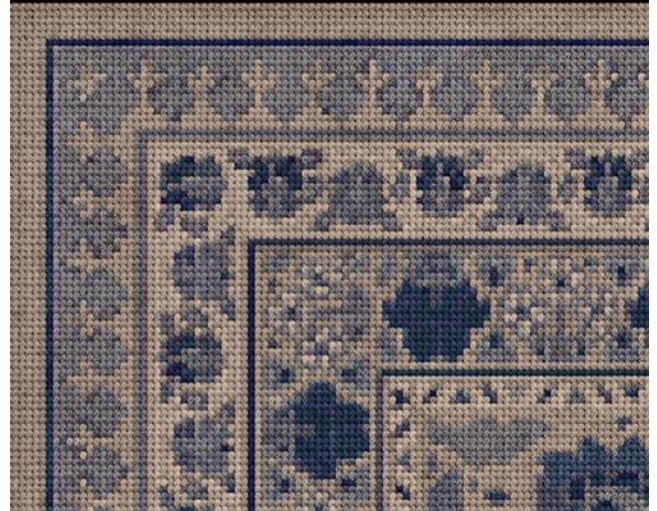

# Promenade

Rectangle sizes (inches)

20x30, 24x36, 30x44, 38x56, 52x76, 72x108, 84x120, 96x140, 120x175

Runner sizes (inches)

24x77, 30x75, 30x96, 36x90, 36x115

Square sizes (inches)

36x36, 48x48, 60x60, 72x72, 84x84, 96x96, 120x120

**BILTMORE - PROMENADE - A GLOBAL JOURNEY**  
SWATCHES DO NOT SHOW ALL DETAILS  
ALWAYS VIEW FULL DESIGN BEFORE ORDERING  
\* COLORS MAY VARY FROM THIS SAMPLE \*

**BILTMORE - PROMENADE - AURORA**  
SWATCHES DO NOT SHOW ALL DETAILS  
ALWAYS VIEW FULL DESIGN BEFORE ORDERING  
\* COLORS MAY VARY FROM THIS SAMPLE \*

**BILTMORE - PROMENADE - BLOOMING SEASON**  
SWATCHES DO NOT SHOW ALL DETAILS  
ALWAYS VIEW FULL DESIGN BEFORE ORDERING  
\* COLORS MAY VARY FROM THIS SAMPLE \*

**BILTMORE - PROMENADE - BLUE RIDGE VIEW**  
SWATCHES DO NOT SHOW ALL DETAILS  
ALWAYS VIEW FULL DESIGN BEFORE ORDERING  
\* COLORS MAY VARY FROM THIS SAMPLE \*