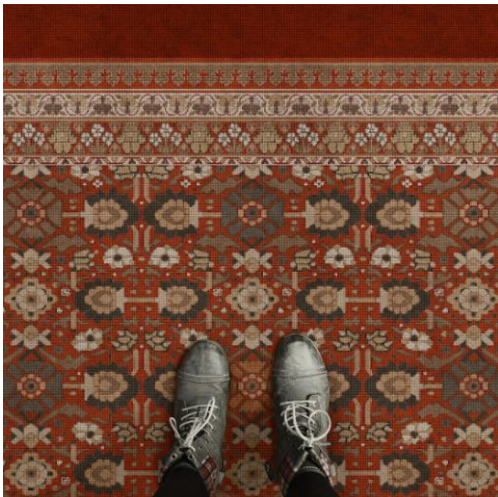

Biltmore Vinyl Floorcloths

These designs were inspired by various rooms and books found in the Biltmore Estate in Asheville, NC.

Questions? Call Daren at 781-444-4037 or email daren@puravidahg.com