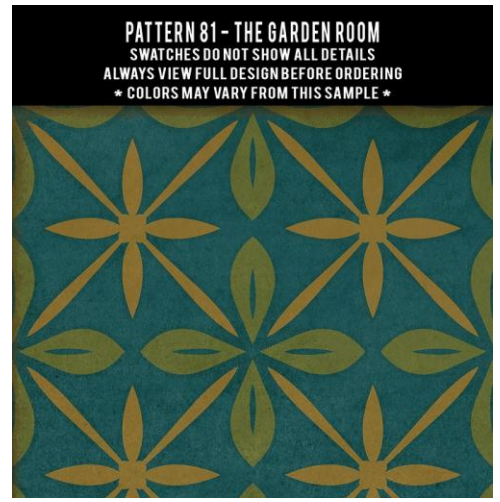

PATTERN 81 - THE ATOMIC DINER
SWATCHES DO NOT SHOW ALL DETAILS
ALWAYS VIEW FULL DESIGN BEFORE ORDERING
* COLORS MAY VARY FROM THIS SAMPLE *

PATTERN 81 - THE BREAKFAST CLUB
SWATCHES DO NOT SHOW ALL DETAILS
ALWAYS VIEW FULL DESIGN BEFORE ORDERING
* COLORS MAY VARY FROM THIS SAMPLE *

PATTERN 81 - THE CARHOP
SWATCHES DO NOT SHOW ALL DETAILS
ALWAYS VIEW FULL DESIGN BEFORE ORDERING
* COLORS MAY VARY FROM THIS SAMPLE *

Pattern 82

Pattern 83

Pattern 84

PATTERN 85 - SUCH A COZY ROOM
SWATCHES DO NOT SHOW ALL DETAILS
ALWAYS VIEW FULL DESIGN BEFORE ORDERING
* COLORS MAY VARY FROM THIS SAMPLE *