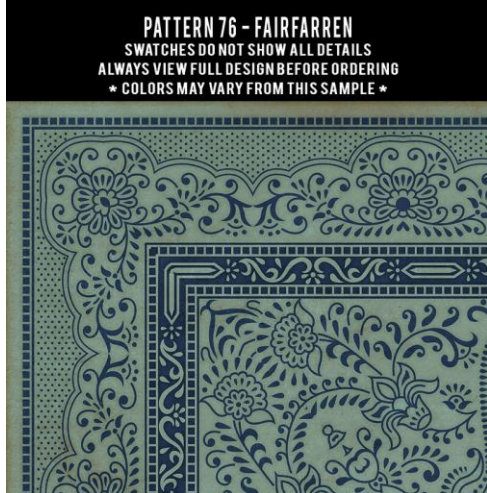

PATTERN 75 - THINK AS A MORTAL

Pattern 76

square sizes only

Pattern 77

rectangle sizes only

Pattern 78

PATTERN 78 - SMOKE GETS IN YOUR EYES

SWATCHES DO NOT SHOW ALL DETAILS
ALWAYS VIEW FULL DESIGN BEFORE ORDERING
* COLORS MAY VARY FROM THIS SAMPLE *