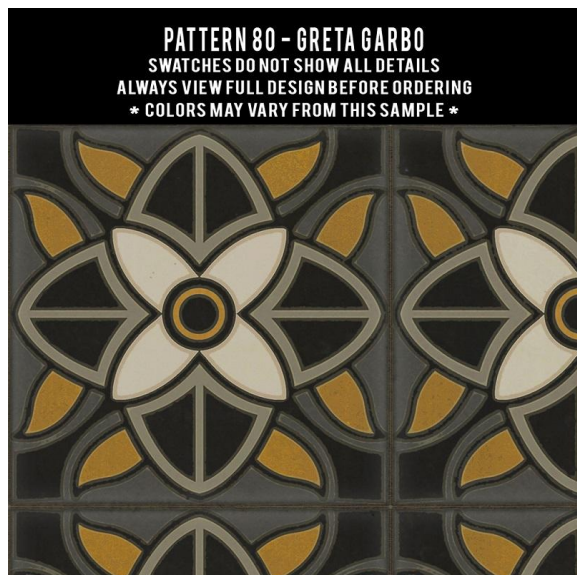

PATTERN 75 - THINK AS A MORTAL

Pattern 76

square sizes only

Pattern 77

rectangle sizes only

Pattern 78

PATTERN 78 - SMOKE GETS IN YOUR EYES

SWATCHES DO NOT SHOW ALL DETAILS
ALWAYS VIEW FULL DESIGN BEFORE ORDERING
* COLORS MAY VARY FROM THIS SAMPLE *

PATTERN 78 - TUTTI FRUTTI

SWATCHES DO NOT SHOW ALL DETAILS
ALWAYS VIEW FULL DESIGN BEFORE ORDERING
* COLORS MAY VARY FROM THIS SAMPLE *

PATTERN 78 - WAKE UP LITTLE SUSIE

SWATCHES DO NOT SHOW ALL DETAILS
ALWAYS VIEW FULL DESIGN BEFORE ORDERING
* COLORS MAY VARY FROM THIS SAMPLE *

Pattern 79

Pattern 80

PATTERN 80 - SOPHIA LOREN
SWATCHES DO NOT SHOW ALL DETAILS
ALWAYS VIEW FULL DESIGN BEFORE ORDERING
* COLORS MAY VARY FROM THIS SAMPLE *

PATTERN 80 - SHIRLEY TEMPLE
SWATCHES DO NOT SHOW ALL DETAILS
ALWAYS VIEW FULL DESIGN BEFORE ORDERING
* COLORS MAY VARY FROM THIS SAMPLE *